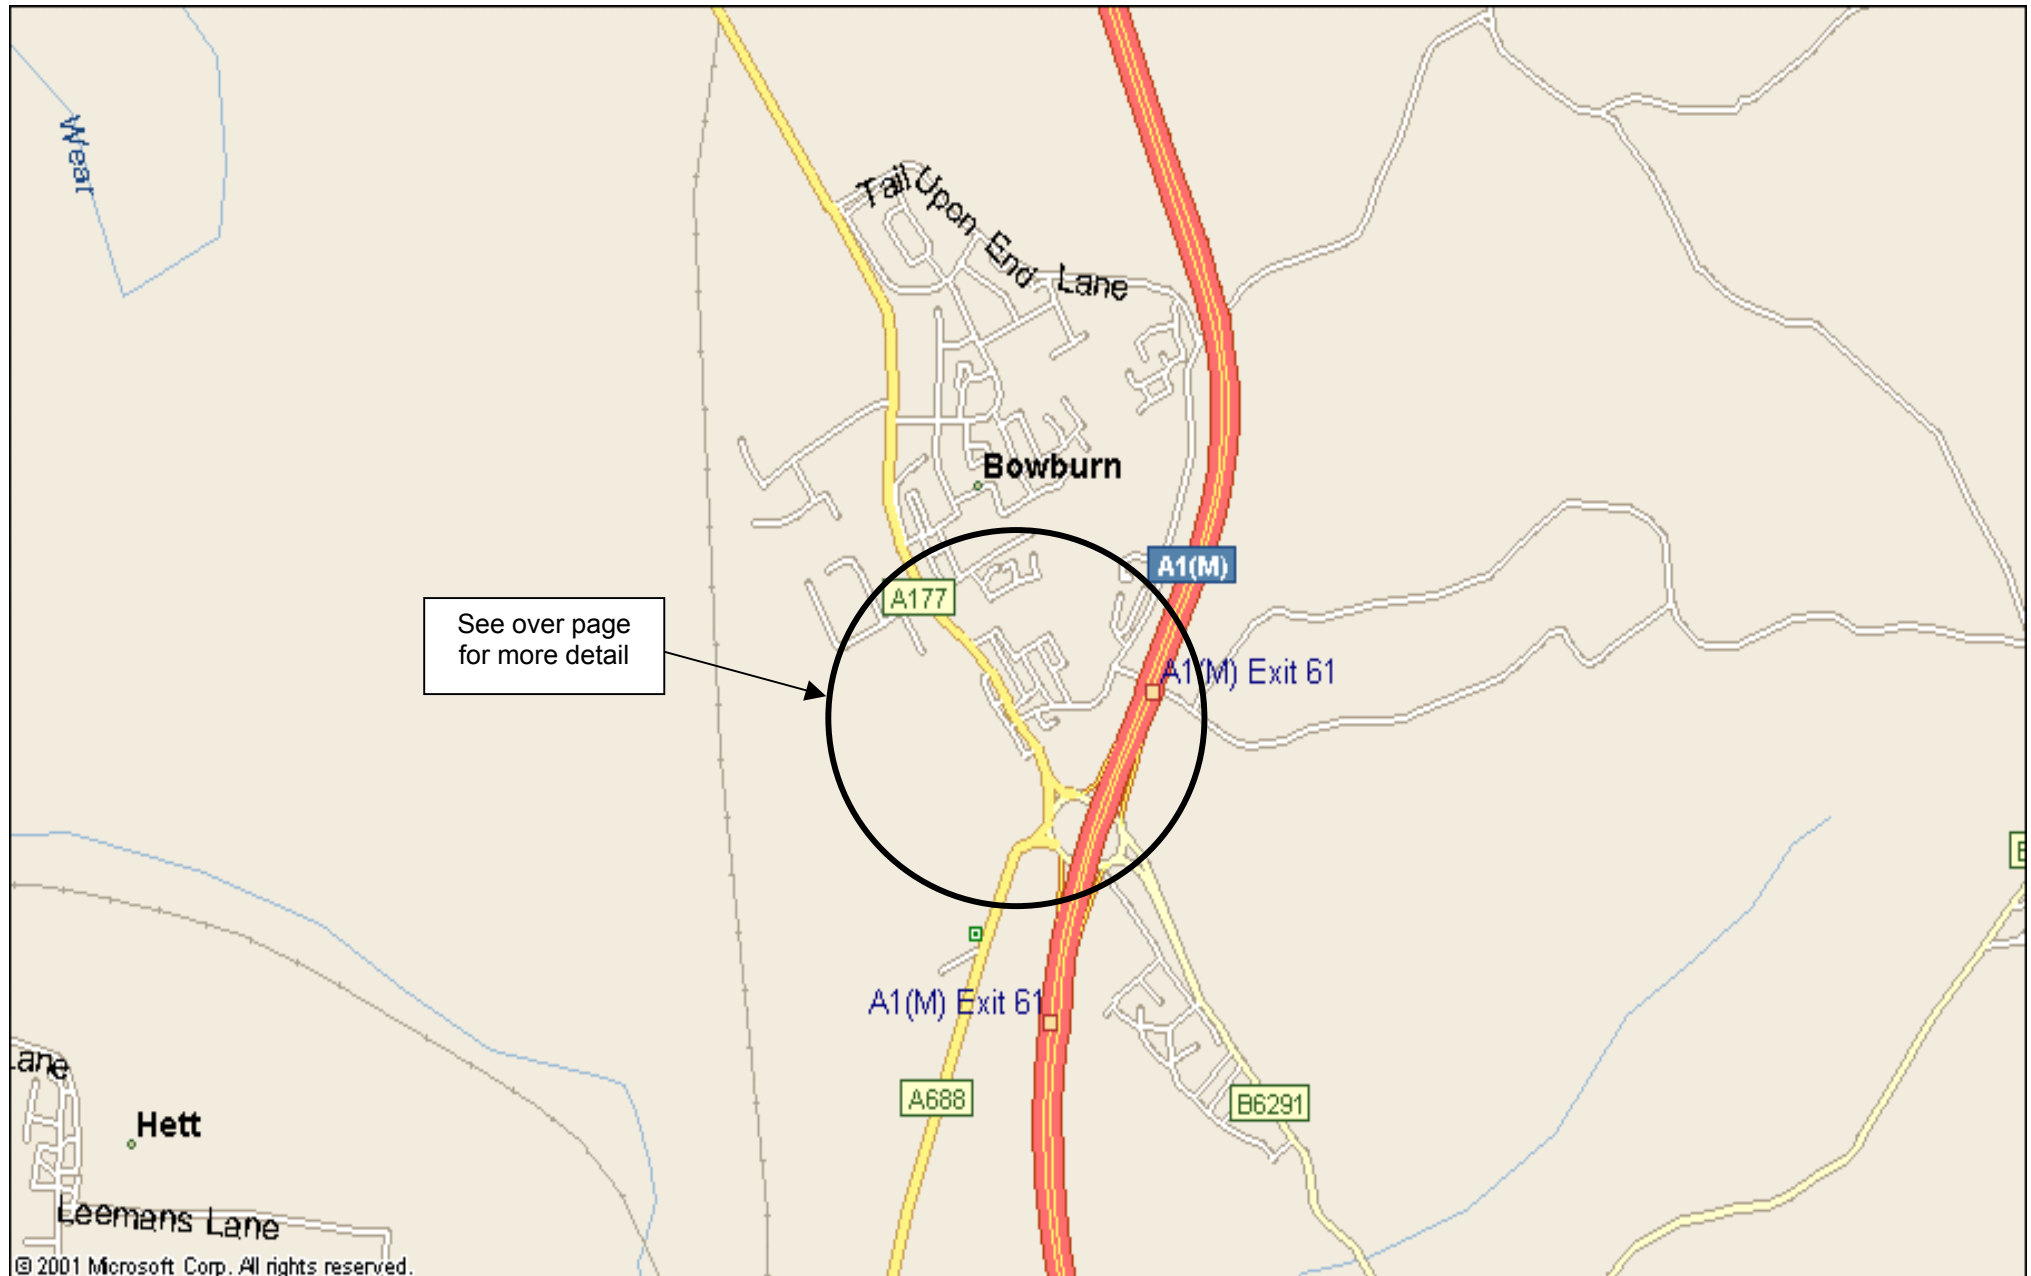

BOWBURN COMMUNITY CENTRE DURHAM DH6 5AT

BOWBURN COMMUNITY CENTRE DURHAM DH6 5AT