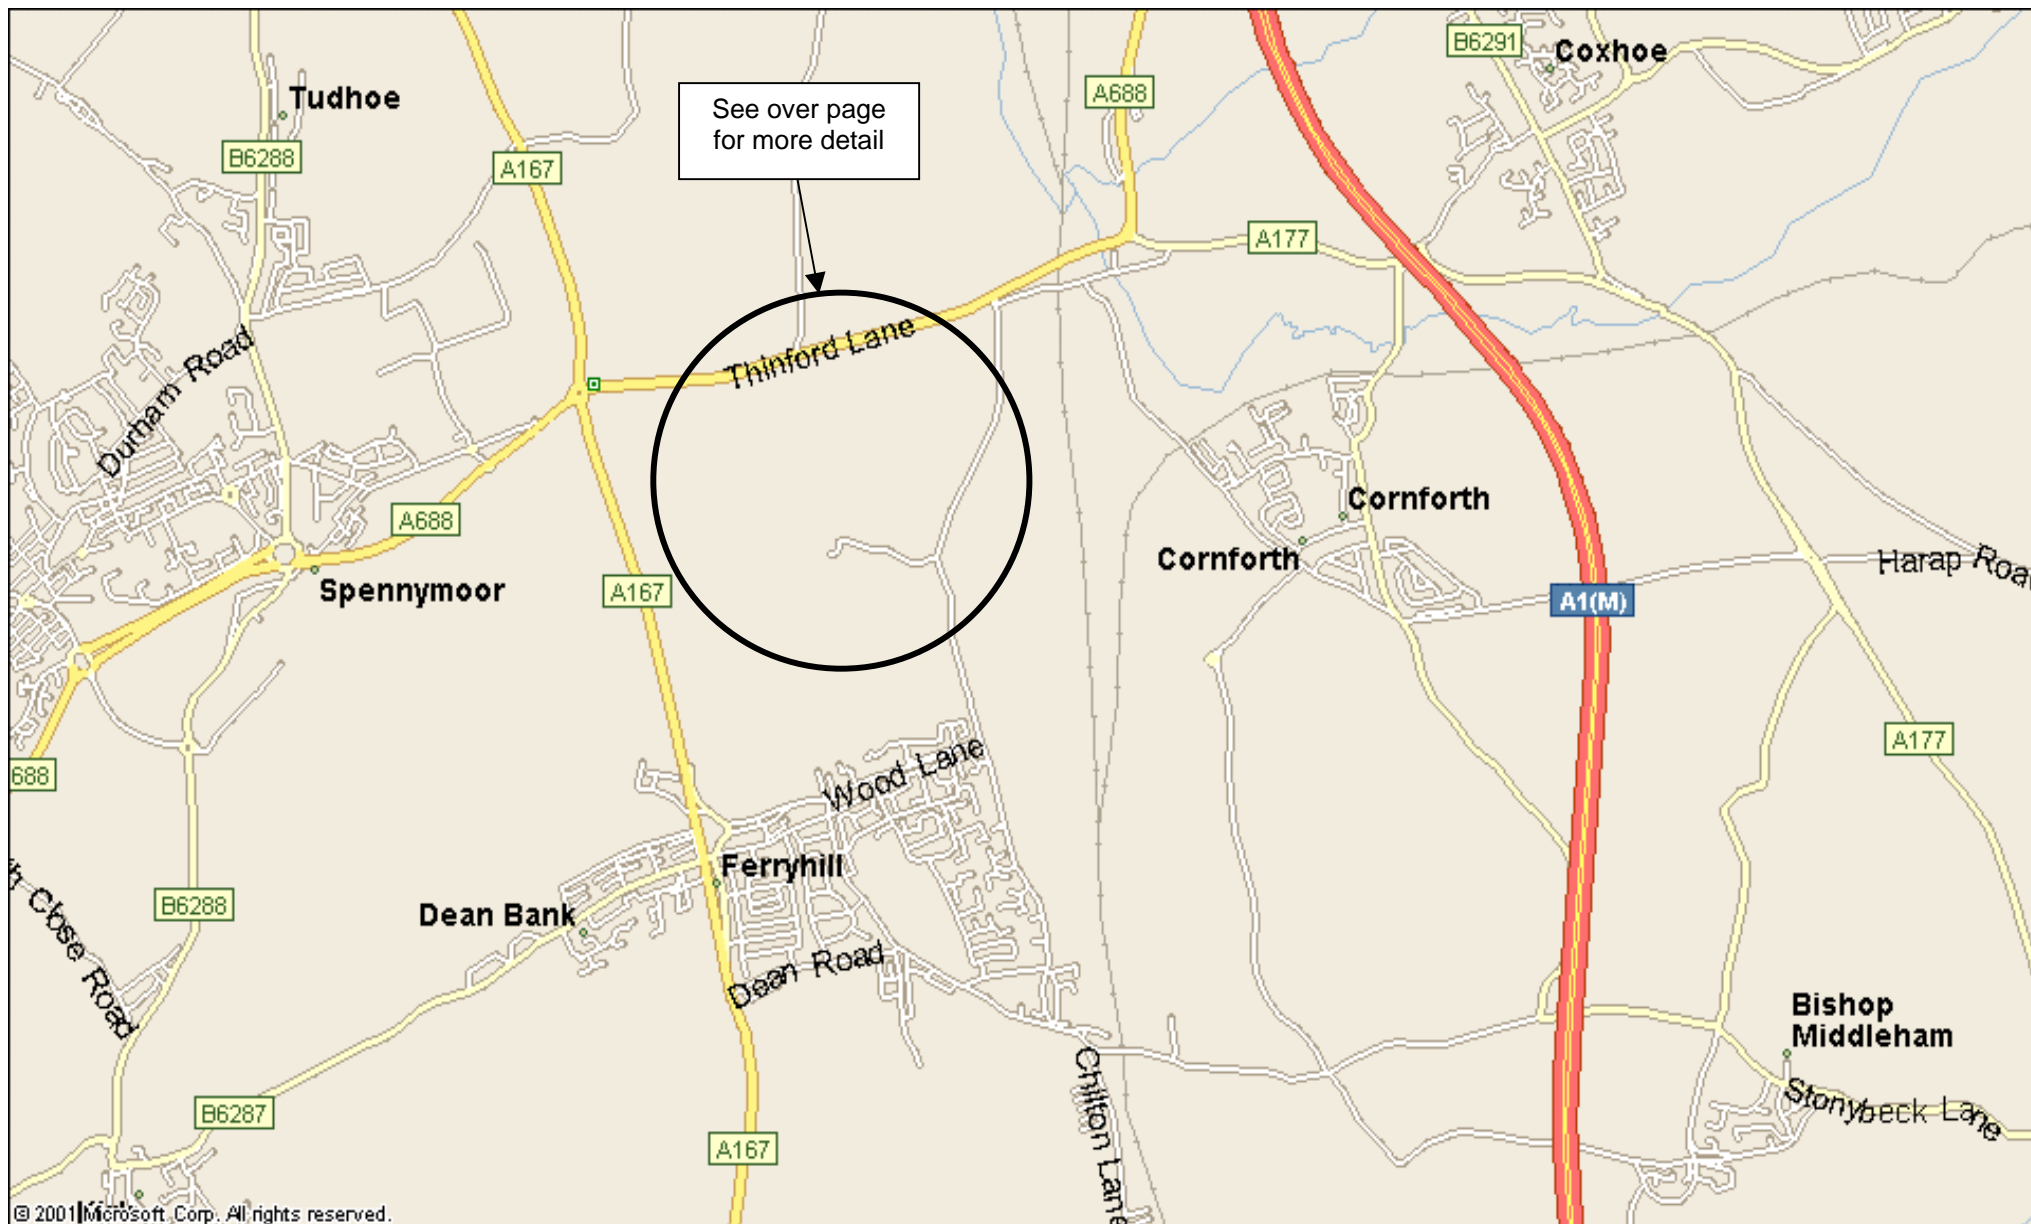

Northern Centre for Canine Behaviour East Howle, Ferryhill, Co. Durham DL14 8SA

Northern Centre for Canine Behaviour East Howle, Ferryhill, Co. Durham DL14 8SA